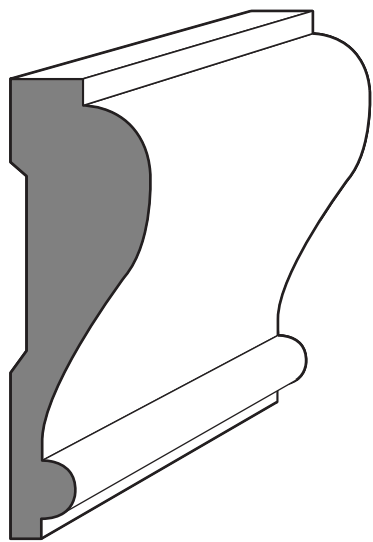

5/4" x 5 1/2" Cove

6" Themis Crown

PHI - 02.04

Peninsula Hardwoods, Inc.  
"Hardwood Mouldings & Products"

1710 West Mill Street | PO Box 157 | Peninsula, Ohio 44264  
P 330 657-2701 F 330 657-2940

Crown Moulding Profiles