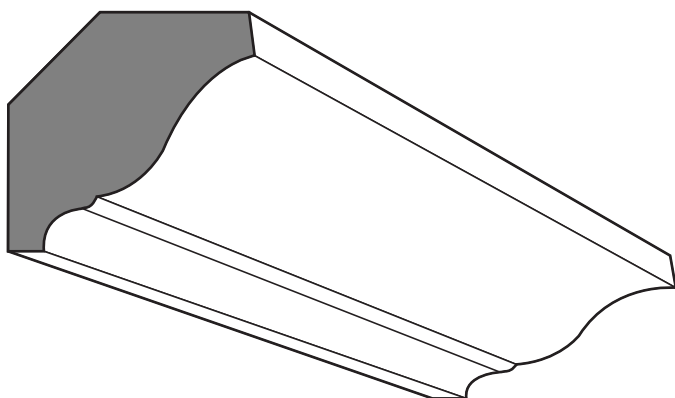

1 3/4" Crown

PHI - 11.01