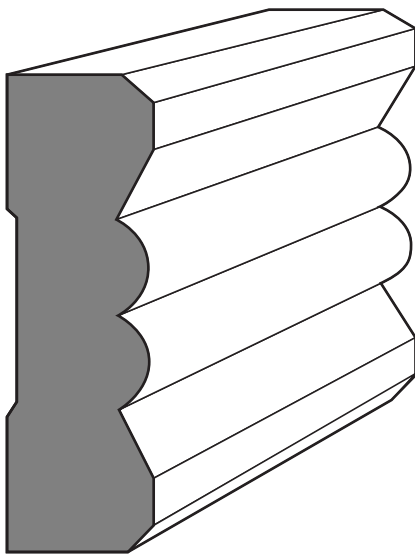

2 1/2" Modern

2 1/4" OG

2 1/2" OG

PHI - 03.07

Peninsula Hardwoods, Inc.
"Hardwood Mouldings & Products"

1710 West Mill Street | PO Box 157 | Peninsula, Ohio 44264
P 330 657-2701 F 330 657-2940

Casing Moulding Profiles