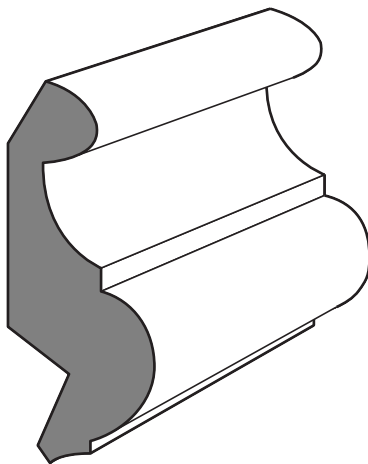

3/4" x 2" Raised Panel