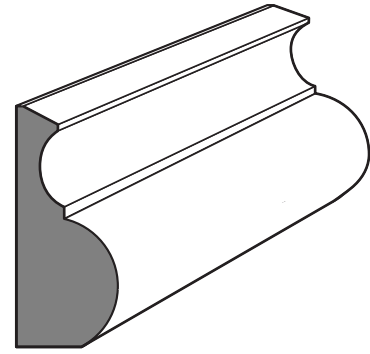

9/16" x 1 1/4" Head Mould