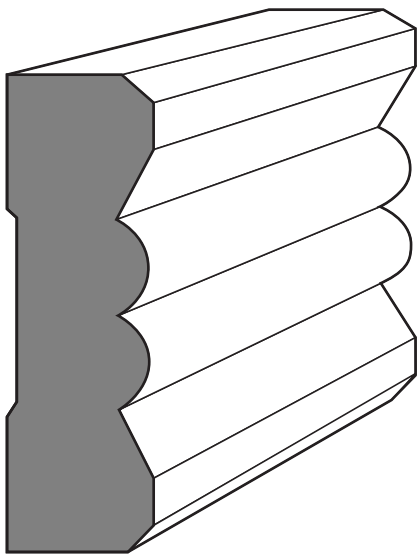

2 1/2" Modern

2 1/4" OG

2 1/2" OG

PHI - 03.07

Peninsula Hardwoods, Inc.  
"Hardwood Mouldings & Products"

1710 West Mill Street | PO Box 157 | Peninsula, Ohio 44264  
P 330 657-2701 F 330 657-2940

Casing Moulding Profiles