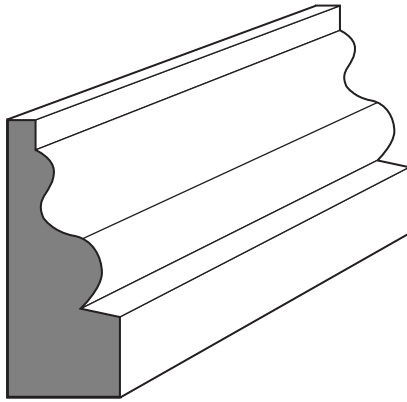

9/16" x 1 7/16" Peninsula