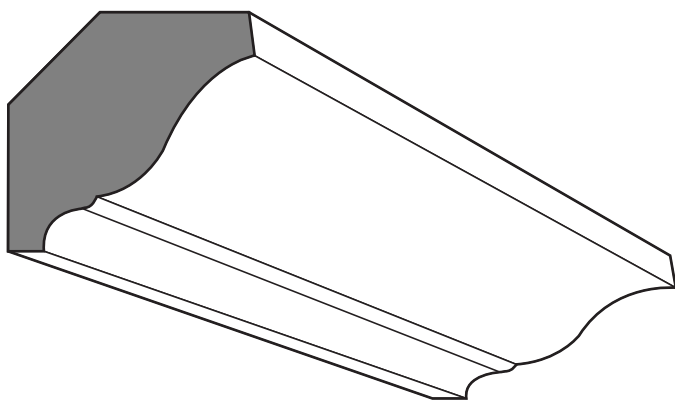

Casing Moulding Profiles

3/4" x 3/4" Cove

1 1/4" x 1 3/4" Geauga

1 1/4" x 2" Krusty

1 3/4" Crown

PHI - 11.01

Peninsula Hardwoods, Inc.  
"Hardwood Mouldings & Products"

1710 West Mill Street | PO Box 157 | Peninsula, Ohio 44264  
P 330 657-2701 F 330 657-2940