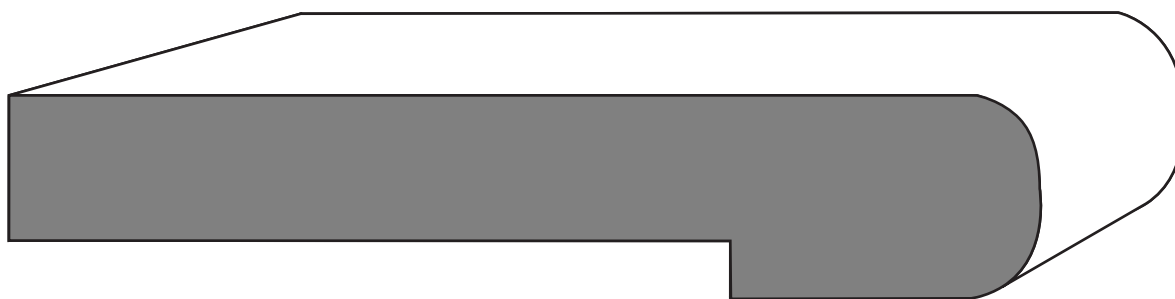

1 1/16" x 5 1/2" Landing Tread

PHI - 03.07