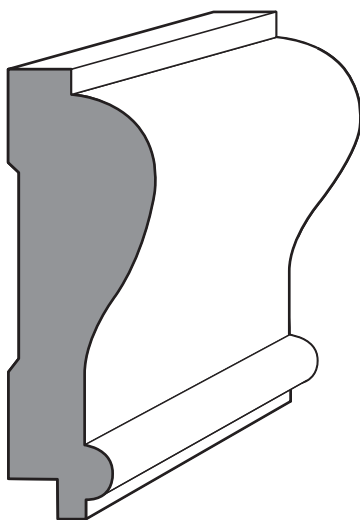

2 3/8" Chair Rail w/Rabbit

PHI - 11.01