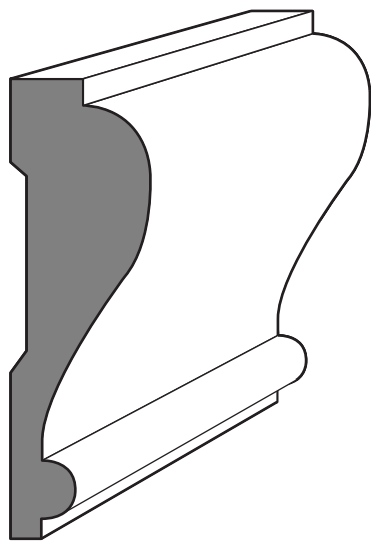

2 3/8" Chair Rail