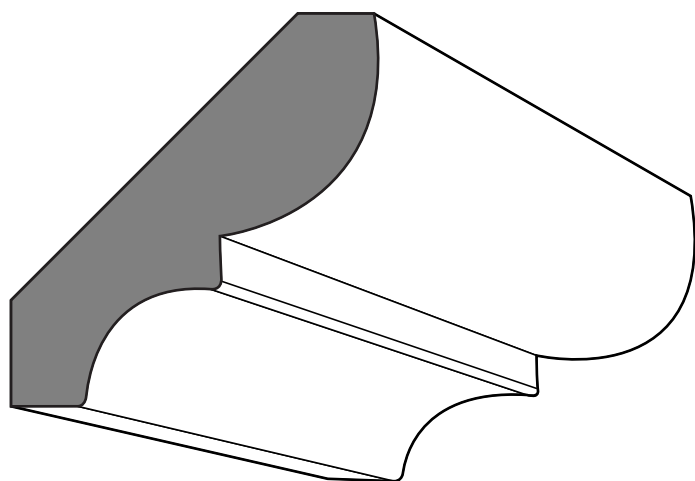

2 3/4" Bed Mould

PHI - 11.01