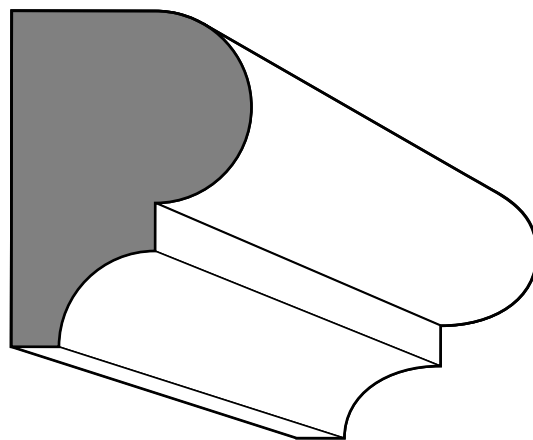

1 1/4" x 1 3/4" Geauga