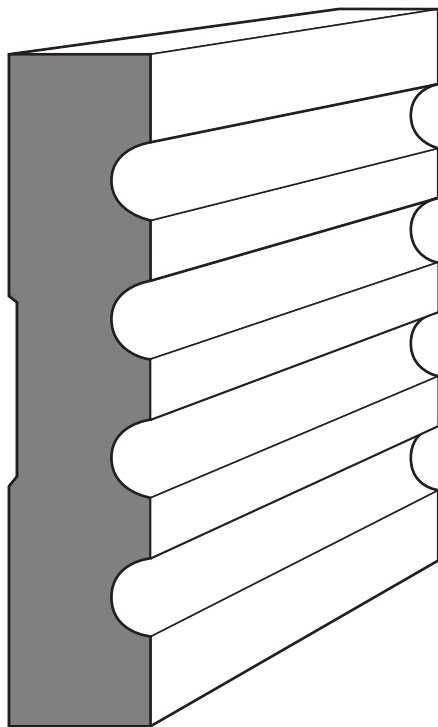

3 1/2" Fluted

PHI - 03.07