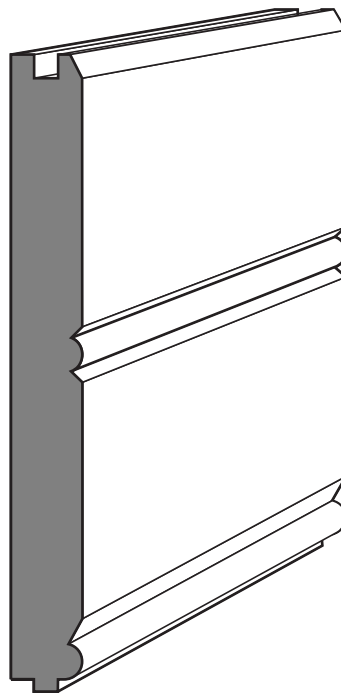

3/8" x 3 1/4" Double Bead

Note: Available in poplar and oak.
Check availability for maple, cherry or other hardwoods.

PHI - 03.07