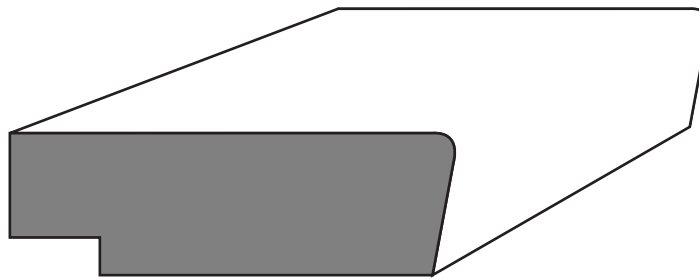

1710 West Mill Street | PO Box 157 | Peninsula, Ohio 44264  
P 330 657-2701 F 330 657-2940

Trim Moulding Profiles

1 1/16" x 11/16" Backband

1 1/4" x 1 7/8" OG Backband

19/32" x 2 3/8" Narrowline

1 1/16" x 3 1/2" OG Stool