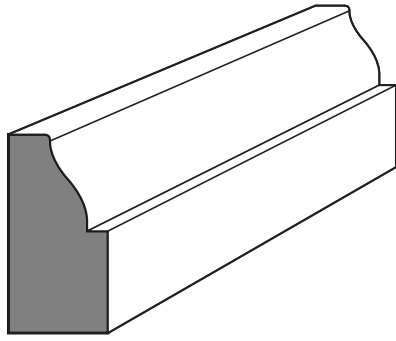

1/2" x 1" Stringer